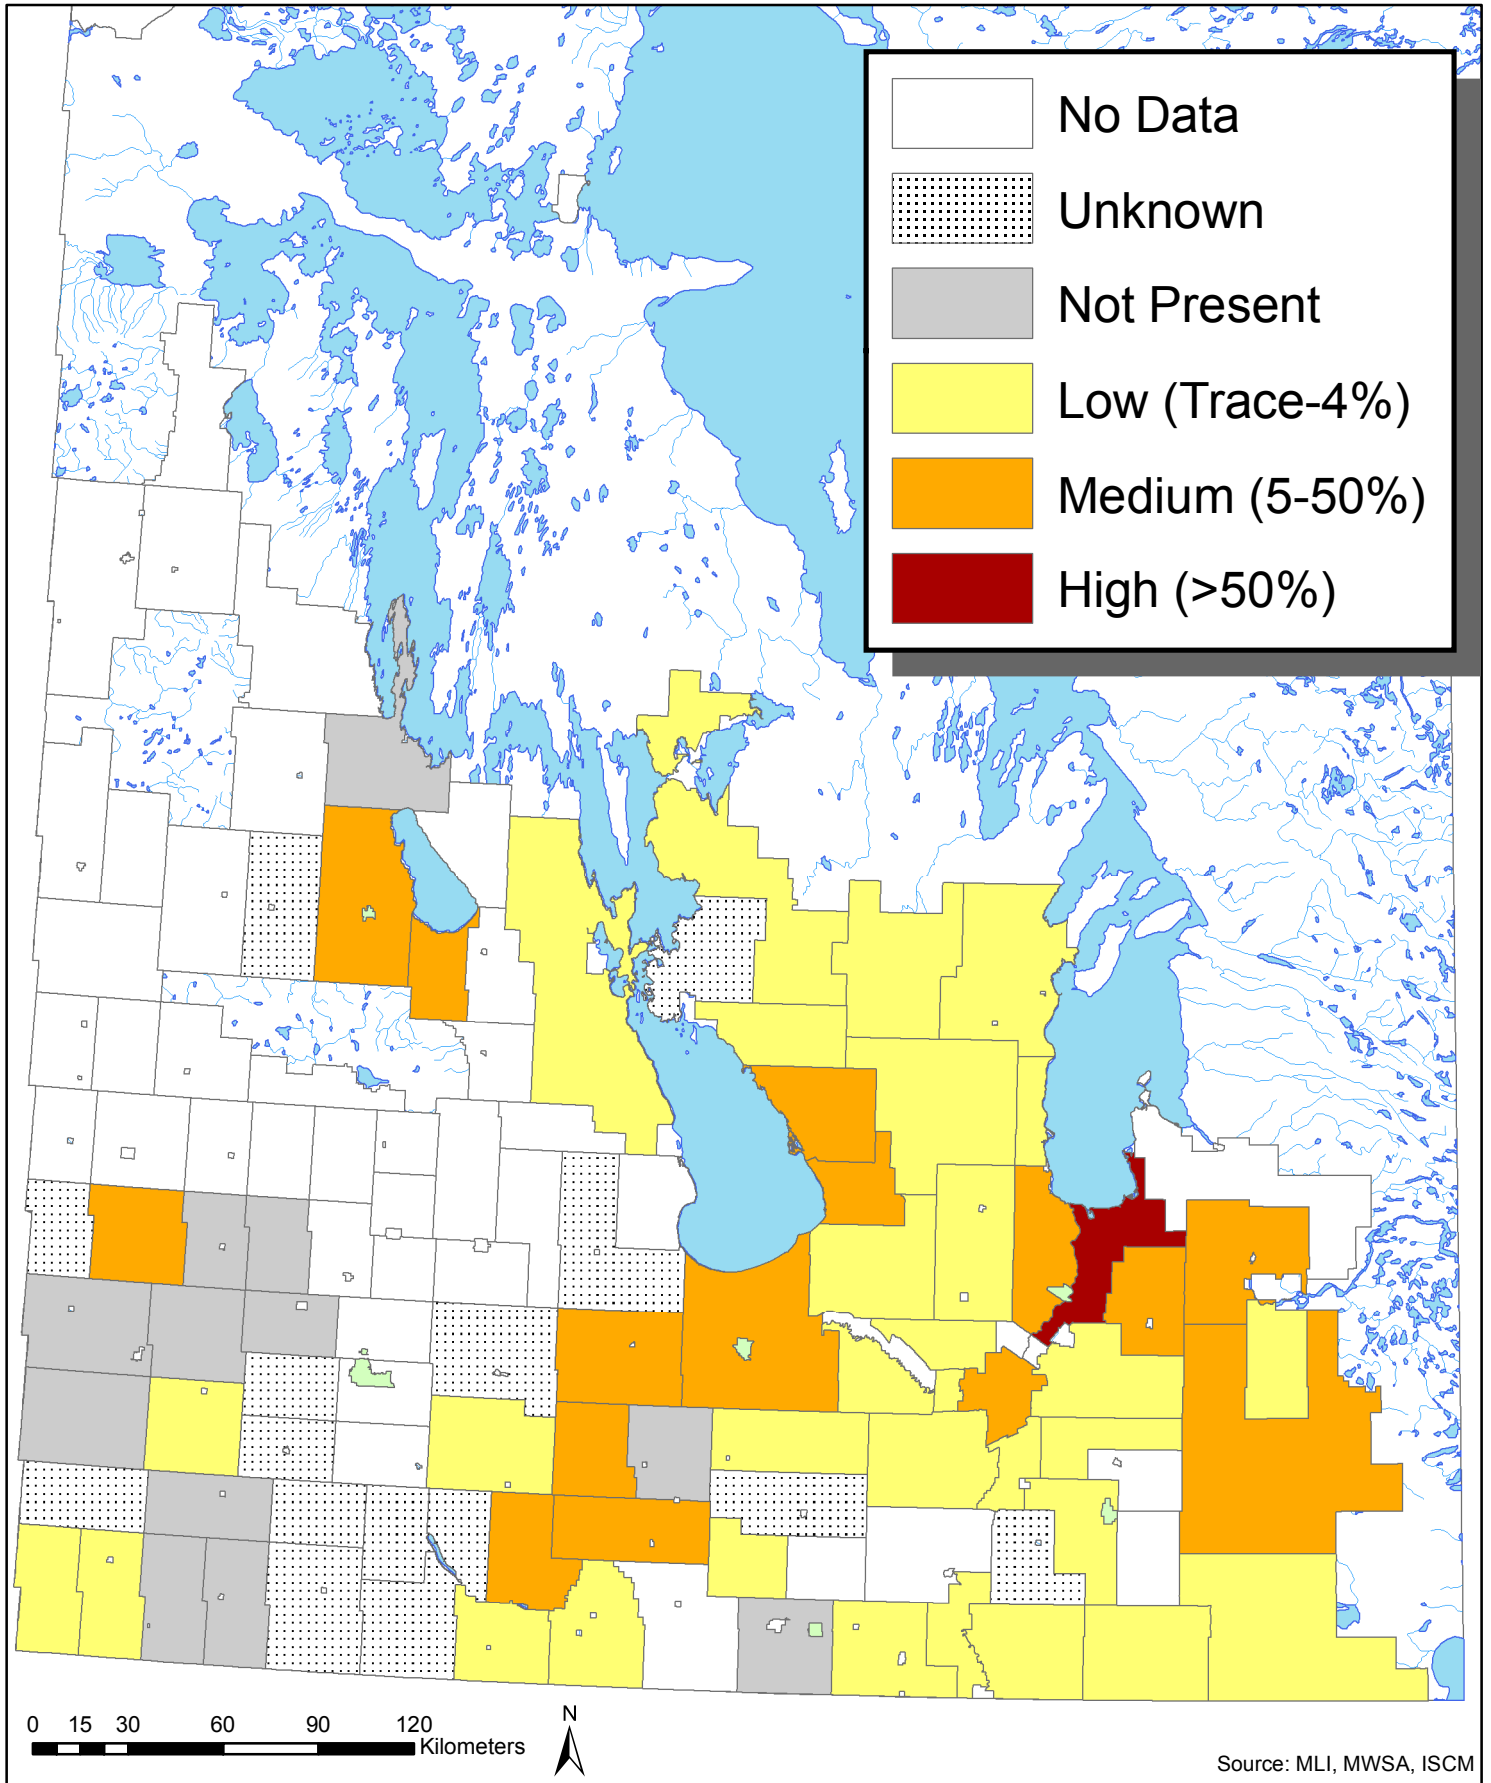

# Purple Loosestrife (*Lythrum salicaria*) Infestation in Manitoba Municipalities in 2011

Invasive Species Council of Manitoba  
[www.invasivespeciesmanitoba.com](http://www.invasivespeciesmanitoba.com)  
 (204) 232-6021

\*An estimate is based on the % of sections (640 acres) infested within a RM